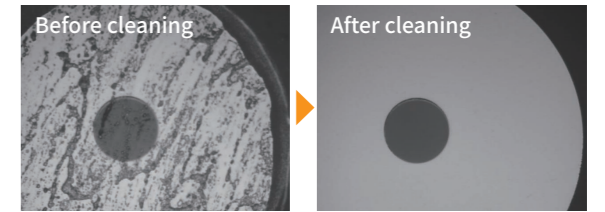

Supporting reliability in telecommunications service: NTT-AT's Optical Connector Lineup

The cause of many troubles in optical communication equipment is contamination on the end face of optical connectors. NTT Advanced Technology's optical connector cleaners use fiber developed specifically for optical connectors, so even the smallest contaminants not visible to the naked eye are removed. Engineered with both highly portable compact designs and ease of operation in mind, and since no cleaning fluids are necessary there are no special needs for the operating environment either. We have prepared a full lineup of cleaners compatible with every type of optical connector. Please put our technology to work for you.

Why is cleaning optical connectors so important?

Optical connector end face is easily contaminated, and when contaminants adhere to the 10µm diameter optical fiber core, there is a high chance of transmission quality being affected. Since there is also the danger of fiber end face being damaged by high power light, cleaning is necessary before making a connection.

*1: For ferrule end face cleaning in plugs. *2: For ferrule end face cleaning in adaptors