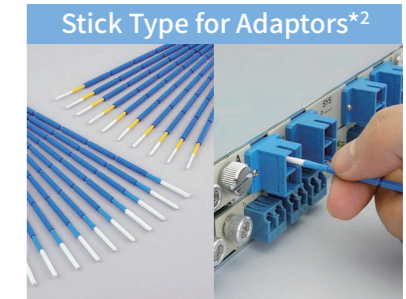

Supporting reliability in telecommunications service: NTT-AT's Optical Connector Lineup

The cause of many troubles in optical communication equipment is contamination on the end face of optical connectors. NTT Advanced Technology's optical connector cleaners use fiber developed specifically for optical connectors, so even the smallest contaminants not visible to the naked eye are removed. Engineered with both highly portable compact designs and ease of operation in mind, and since no cleaning fluids are necessary there are no special needs for the operating environment either. We have prepared a full lineup of cleaners compatible with every type of optical connector. Please put our technology to work for you.

Why is cleaning optical connectors so important?

Optical connector end face is easily contaminated, and when contaminants adhere to the 10µm diameter optical fiber core, there is a high chance of transmission quality being affected. Since there is also the danger of fiber end face being damaged by high power light, cleaning is necessary before making a connection.

*1: For ferrule end face cleaning in plugs. *2: For ferrule end face cleaning in adaptors