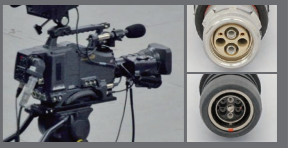

Video equipment

For video equipment
Optical compound connectors

Cleaners for video equipment